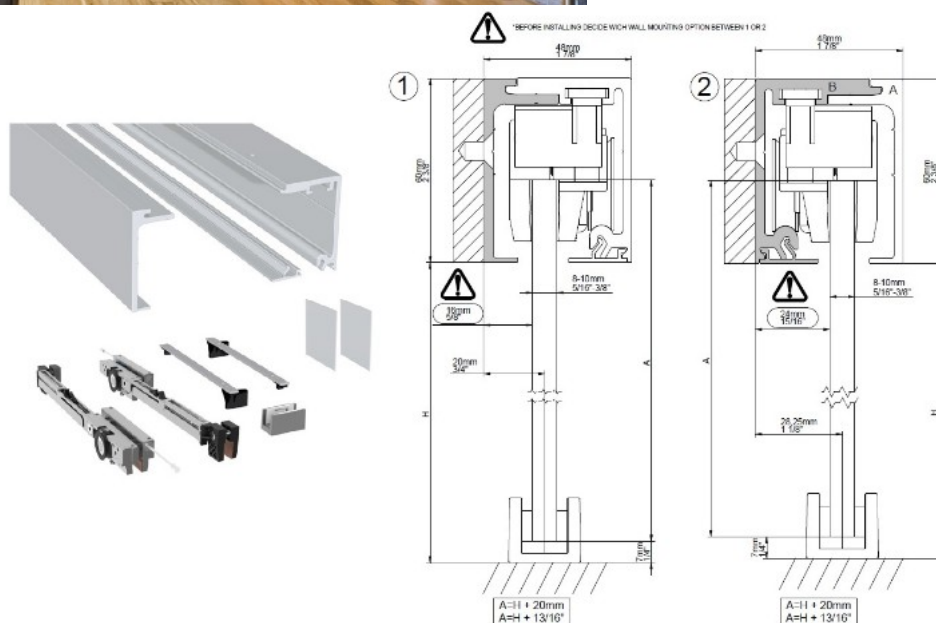

## Description:

Sliding Door SISO-70CW,2000mm,AL,Ceiling/Wall Mount,W/Soft Close, Alu Anodized, 8-10mm Glass Thickness,Max 70KG, Double, Soft Brake

## Item number:

28.29.520-0

Units	Box	Carton	HS Code	Barcode
Set	1	1	8302415000	
				5704866467063